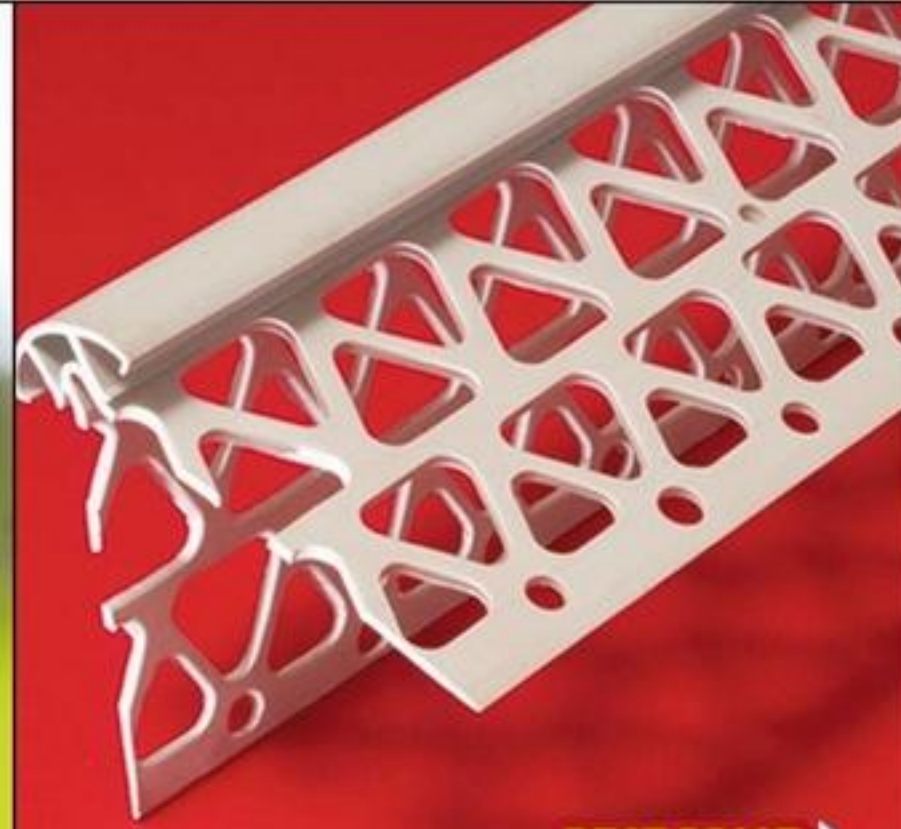

CORNER BEAD
2 1/2" X 10'

BEST PRICE
CAJA DE 50
$74.95